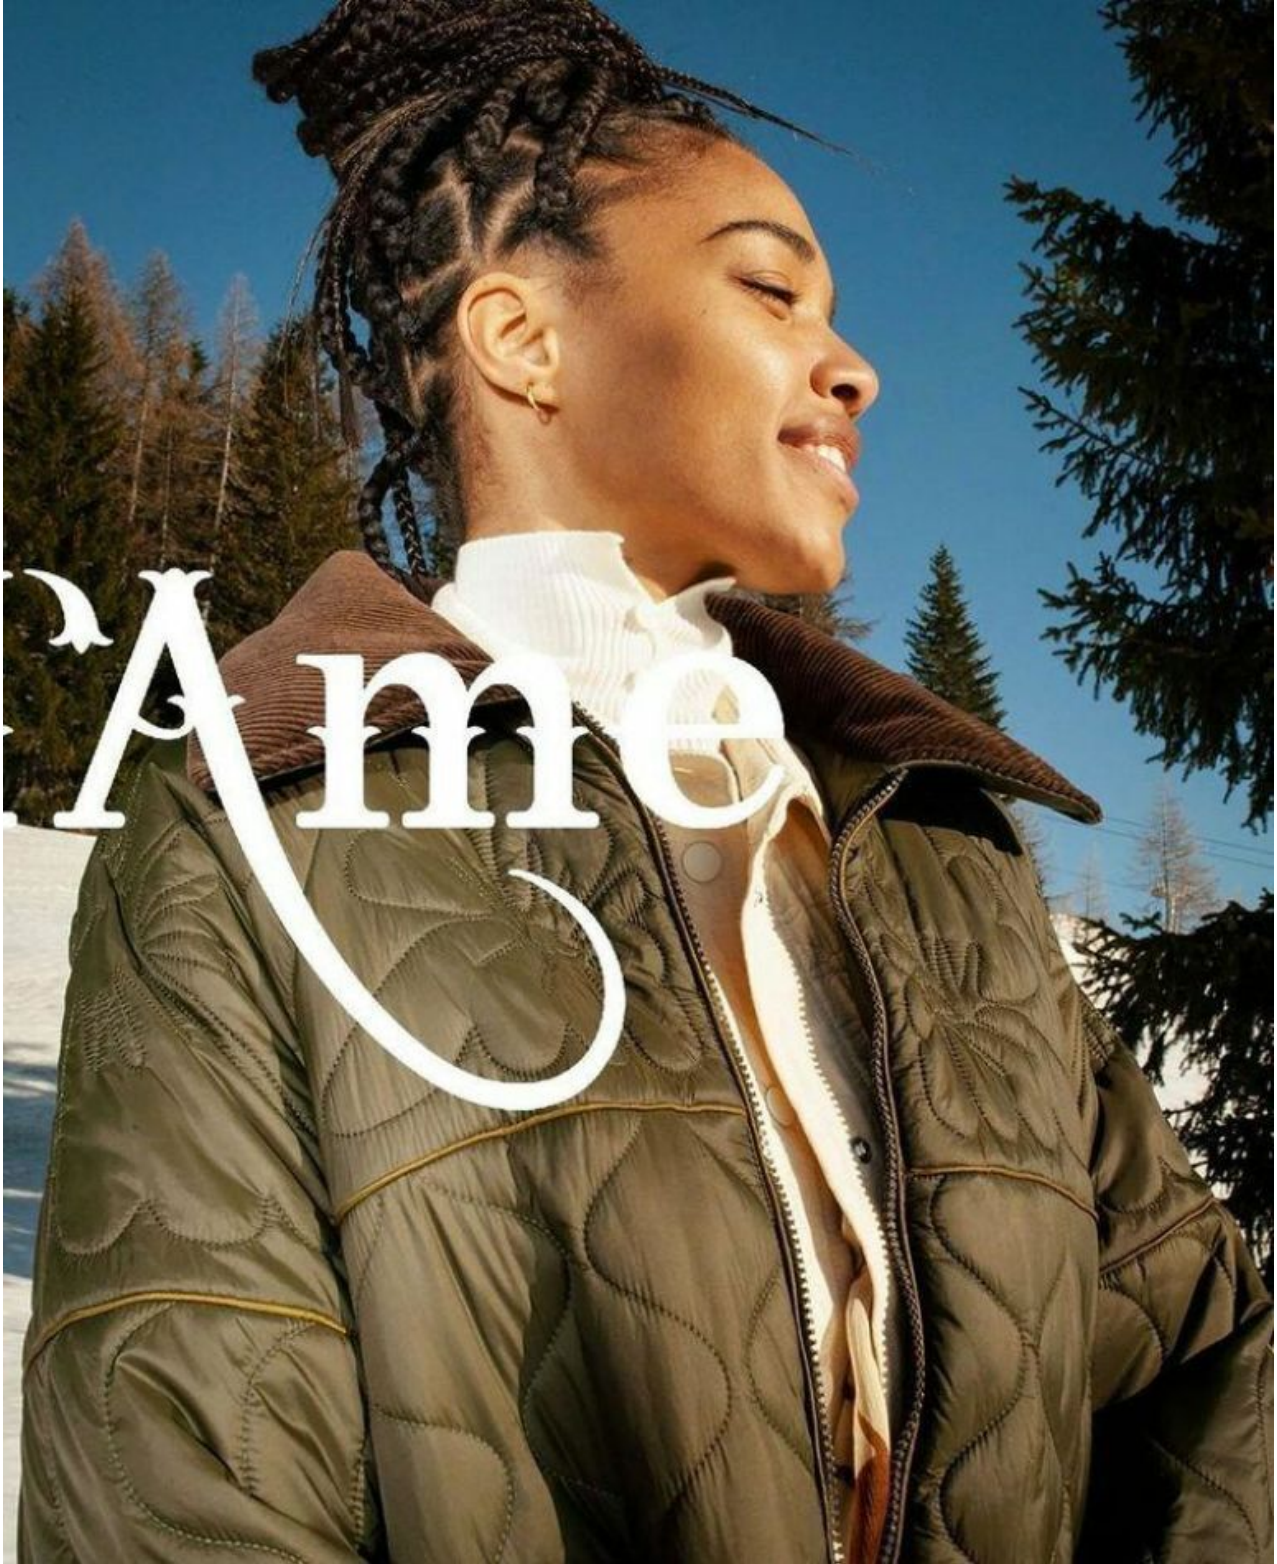

BRANDY ELICE

height 5'10" · bust 33" · cup B · waist 24.5" · hips 35.5" · dress 36 EU/6 US/8 UK
shoes size 40 EU/9 US/6.5 UK · hair black · eyes brown